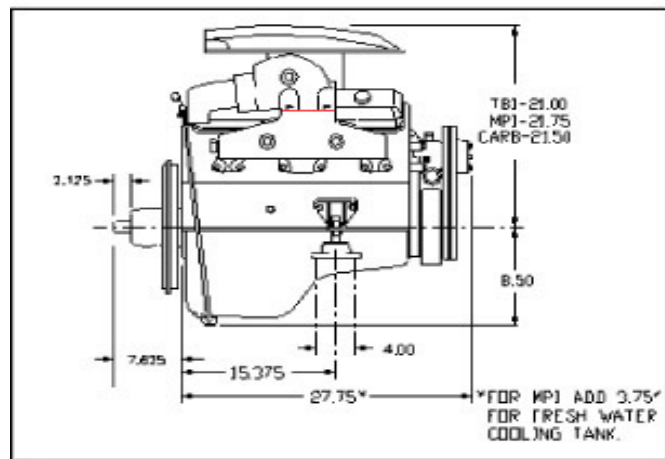

5.7L Complete Engine Package (1987-Later MerCruiser Applications)

MARINEPOWER
The Force Behind The Fun.™

SPECIFICATIONS

DISPLACEMENT (LITER/CID)

CYLINDERS

BORE & STROKE (INCHES)

COMPRESSION RATIO

CARBURETOR

IGNITION

FULL THROTTLE OPERATION (CARBURETED VERSION)

FULL THROTTLE OPERATION (EFI VERSION)

ROTATION (FLYWHEEL)

TOTAL WEIGHT - U.S. LBS.

MRI - Raw Water Cooled

Marine Engines > Complete Turn-Key Engines > Turn-Key Carbureted Engines > 5.7L Complete Engine Package (1987-