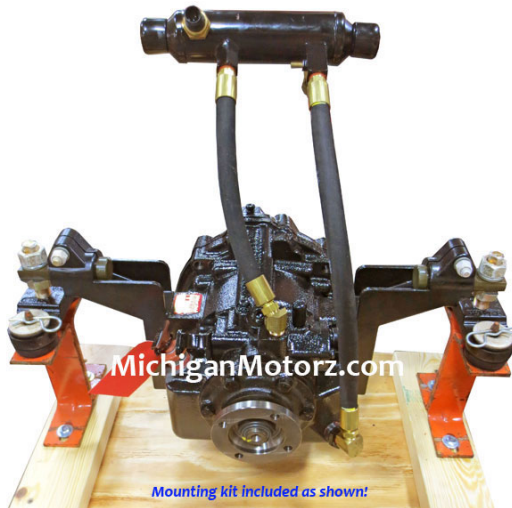

Marine Transmissions > Velvet Drive 71C Transmission with Mounting Kit

## Velvet Drive 71C Transmission with Mounting Kit

Model : 896346729

Manufacturer : MerCruiser

NEW Velvet Drive 71C transmission with mounting kit.  
Compatible with all 3.0L, 4.3L, 5.0L and most 5.7L engines  
and propulsion systems. Gear ratio: 1:1  
PLEASE CALL FOR A SHIPPING QUOTE BEFORE  
ORDERING