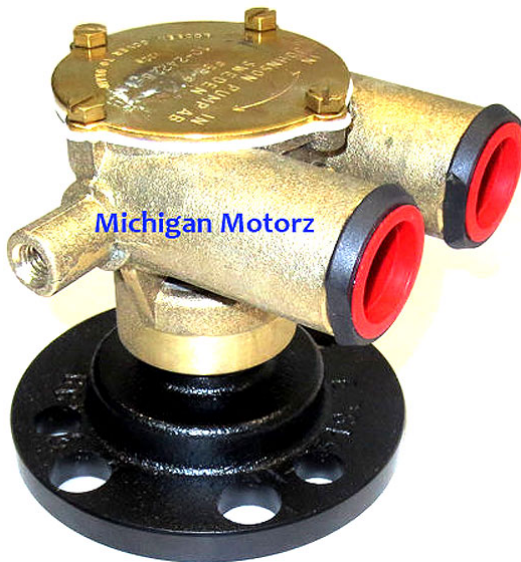

Johnson Pump - Crankshaft Mounted Raw Water Pump F5B-9

Model : 10-24228-1

Manufacturer : Johnson Pump

- Used on many Marine Power, Indmar, PCM and Volvo Penta V8 small block engines
- F5B-9 model pump with installed impeller
- Replacement for Volvo Penta part #'s 841640, 841860, 856952; Indmar #200